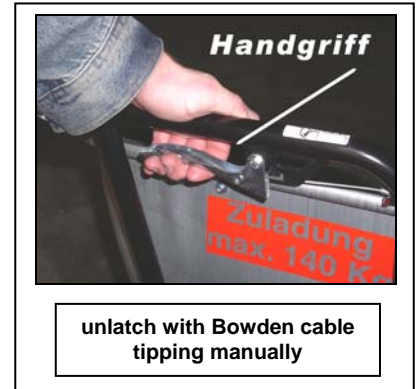

Mini - Dumper

Attachment for light weight goods

Snowblade

MCM 100

Technical Data

Type MCM100	width	length	total height	sill height
mm	740	1437	1000	620

Engine	
Honda	GCV 135
Type	1 cyl. / four cycle
Displacement	135 cm ³
Engine output	3,31 kW (4,5 HP)
Revolution speed	3600 rpm
Starter	reversing starter
Air filter	dry cell
Fuel filter	gauze

Drive	v belt and clutch
Brake	autom. safety brake

Operational characteristics	
Weight	57 kg
Max. payload	140 kg
Capacity	110 liters
Tipping device	mechanical
Climbing ability	max. 35 %
Working speed	0 - 4 Km/h forward 0 - 2 Km/h backward